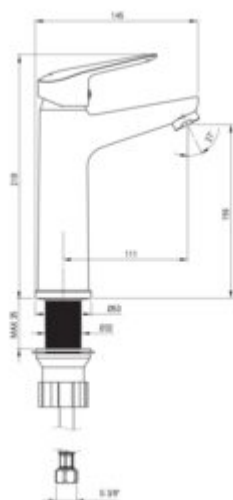

BORO

Washbasin tap, raised

Product code: BMO_020N

EAN: 5907650867432

Color: chrome

Warranty [years]: 7

Mixer

Finish	chrome
Material	brass
Mixer type	single-handle, mixer
Installation method	standing
Flow class [l/min]	A <= 15 (9.1 - 15)
Acoustic group [dB]	II (20 < x <= 30)

Mixer cartridge

Ceramic cartridge size	35 mm
------------------------	-------

Spout

Spout type	still
Material	brass

Aerator

Aerator type	honeycomb
Aerator size	M24

Connecting hose

Length [mm]	450
Installation thread	3/8"