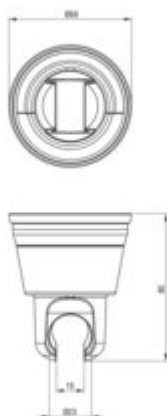

## EASY-FIX Wall bracket, for hand shower

**Product code:** NDD\_021U

**EAN:** 5907650826057

**Color:** chrome

**Warranty [years]:** 2

Finish	chrome
Material	ABS
installation	on the suction cup (max 10 kg)
Hand shower angle adjustment	no