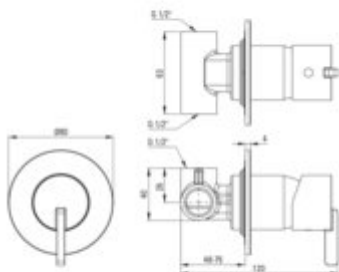

## Shower mixer, concealed

**Product code:** BQS\_C44L

**EAN:** 5907650869108

**Color:** brushed bronze

**Warranty [years]:** 7

### Mixer

Finish	brushed bronze
Material	brass
Mixer type	single-handle, mixer
Installation method	concealed
Flow class [l/min]	S - 15.1-19.8 l/min
Acoustic group [dB]	I (x ≤ 20)

### Mixer cartridge

Ceramic cartridge size	35 mm
------------------------	-------