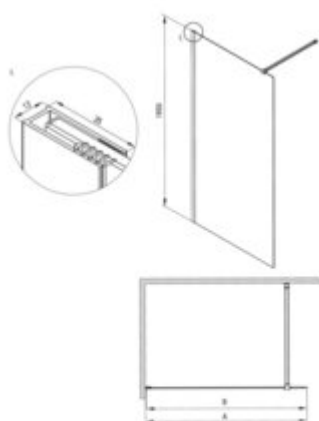

PRIZMA
Shower wall, walk-in

Product code: KTJ_A37P

EAN: 5907650885504

Color: bianco

Warranty [years]: 5

Model	Size	A (mm)	B (mm)
KTJ_A37P	700x1950	680	1950
KTJ_A37P	800x1950	780	1950
KTJ_A37P	900x1950	880	1950
KTJ_A37P	1000x1950	980	1950
KTJ_A37P	1100x1950	1080	1950
KTJ_A37P	1200x1950	1180	1950

Shower door

rails adjustable stiffening the cabin

Showe cabin

Finish	bianco
Width [mm]	700
Height [mm]	1950
Glass finish	transparent
Glass thickness [mm]	6
Active cover	yes
Side dimension [mm]	680
Reversible doors	yes
Installation without shower tray	yes possible