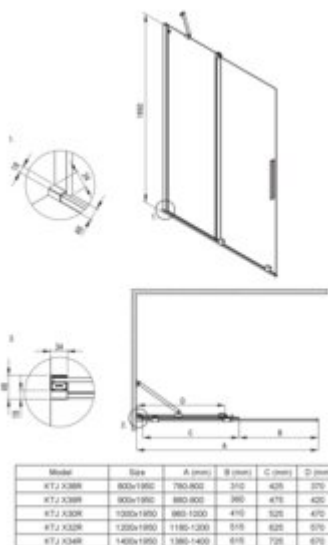

PRIZMA
Shower cabin, square

Product code: KPNNP10P10

EAN: 5907650899853

Color: nero

Warranty [years]: 5

Showe cabin

| | |
|--|---|
| Finish | nero |
| Width [mm] | 1000 |
| Height [mm] | 1950 |
| Glass finish | transparent |
| Glass thickness [mm] | 6 |
| Active cover | yes |
| Side dimension [mm] | 1000 |
| Railings | short to perpendicular wall/long to parallel wall |
| Tempered glass TOTAL WHITE | no |
| Reversible doors | yes |
| Installation without shower tray | yes possible |
| Possibility to install a railing to a perpendicular wall | yes |

Features:

- Only the best materials, the quality of which has been confirmed by laboratory tests
- Safe and durable tempered glass
- Hydrophobic Active-Cover coating that makes it easier for water to run off the glass
- Dedicated to Active Cover surfaces
- Resistance to impacts, chemicals and stains in accordance with PN-EN 14428+A1:2008 norm, c
- Possibility to install the cabin without a shower tray, directly on the tiles
- Free combination of elements
- Dedicated cleaning agent, safe for cleaned surfaces