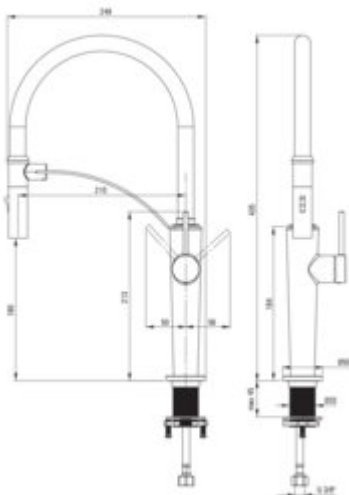

## Mixer

Finish brushed bronze

Material steel 304

Mixer type single-handle, mixer

Installation method standing

Flow class [l/min] Z - 4-9 l/min

Acoustic group [dB] I (x ≤ 20)

## Mixer cartridge

Ceramic cartridge size 25 mm

## Spout

Spout type elastic

Material silicone

## Connecting hose

Length [mm] 600

Installation thread 3/8"

Connection thread M10