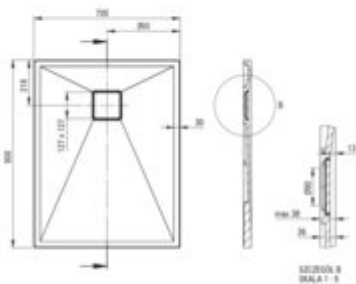

CORREO Granite shower tray, rectangular

Product code: KQR_S71B

EAN: 5907650837725

Color: metallic grey

Warranty [years]: 10

Finish	metallic grey
Material	granite
Shape	rectangular
Width [mm]	700
Length [mm]	900
Height [mm]	36
Installation method	directly on the spout, on the construction material support, on the floor level
Drain diameter	90
possibility to cut to size	yes
Hydrophobicity	yes

Features:

- Properties of Deante granite: resistance to impact, high temperature, discoloration, therm
- Hydrophobic properties repel water molecules
- For installation at floor level, directly on the screed or supported by construction mater
- Possibility of cutting the granite shower tray
- Warning! The NHC_029C siphon fits this shower tray
- Warning! The NHC_029D siphon fits this shower tray
- Dedicated cleaning agent, safe for cleaned surfaces
- Only the best materials, the quality of which has been confirmed by laboratory tests
- The finish enriched with silver ions adds antiseptic properties
- Anti-slip properties of granite shower trays