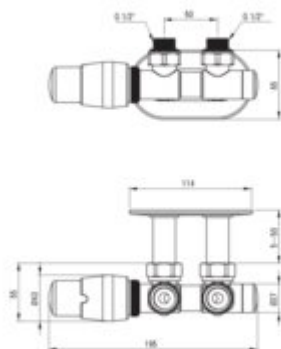

# Thermostatic valve, for bathroom heater

**Product code:** AGI\_DZL1

**EAN:** 5907650872665

**Color:** matte titanium

**Warranty [years]:** 3

Finish	matte titanium
Radiator type	with bottom connection
Connection type	PEX
Angle figure	left
Radiator connection	G1/2"
Masking plate	oval
Masking sleeve	2
Adapter/connectors [set]	2
Thermostatic cartridge	yes

## Features:

- Deante Design Studio Collection
- The left valve should be installed when the hot water supply is on the right and the return is on the left (the valve is on the return)
- Consistent colors