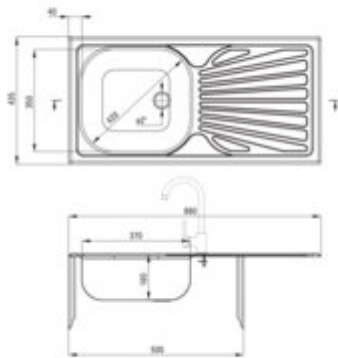

**TECHNO**  
Steel sink, 1-bowl with drainer

**Product code:** ZMU\_011B

**EAN:** 5907650873976

**Color:** satin

**Warranty [years]:** 2

#### Sink

Finish	satin
Surface type	satin, smooth
Material	steel 201
Installation method	inset
Number of bowls	1
Minimum cabinet width [mm]	500
Width [mm]	435
Length [mm]	860
Height [mm]	160
Bowl depth [mm]	160
Cut-out Length [mm]	840
Cut-out Width [mm]	415
Reversible	yes
Equipped with accessories	yes
Drain diameter	2"

#### Sink waste kit

Finish	steel
Plug type	manual
Low siphon/ Space saver	yes
possibility to connect a dishwasher/ washing machine	yes

#### Features:

- High-strength stainless steel
- The sink is equipped with fittings with a connection to the dishwasher
- Natural antiseptic properties of steel
- Dedicated cleaning agent, safe for cleaned surfaces
- Reversible steel sink - install with the bowl on the left or right side
- Self-drilling tap hole - without voiding the warranty.