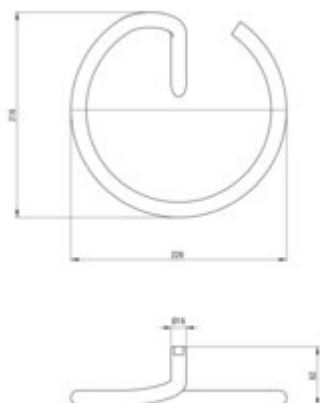

SILIA  
Towel hanger, wall-mounted

**Product code:** ADI\_F611

**EAN:** 5907650823742

**Color:** brushed steel

**Warranty [years]:** 2

Finish	steel
Surface type	brushed
Material	brass
Height [mm]	216
Width [mm]	226
Depth [mm]	62
Mounting kit included	yes