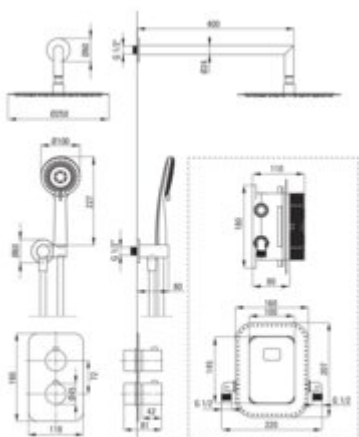

THERM

Concealed shower set, with thermostatic BOX

Product code: BXYZGEBT

EAN: 5907650821052

Color: gold

Warranty [years]: 7

Mixer (BXY_X44T)

Mixer type	Concealed BOX, thermostatic
Installation method	concealed
Flow class [l/min]	S - 15.1-19.8 l/min
Acoustic group [dB]	I (x <= 20)

Mixer (BXY_ZEBT)

Mixer type	Concealed BOX, thermostatic
Installation method	concealed

Spout

Spout type	swivel
Range of shower/ bath spout [mm]	384

Shower overhead

Shape	round
Material	stainless steel
Diameter [mm]	250
Number of functions	1

Hand shower

Number of functions	3
Anti-calc	yes
Stream type	rain, mist, mixed

Hose

Length [mm]	1500
Braid material	PVC
Anti-twist	1

Angled hose connector

Finish	gold
Connection type	for the hose with hand shower holder
Shape	round
Material	brass
Connection thread	yes
Concealed mounting	yes

Features:

- Flush-mounted installation ensures the aesthetics of the bathroom
- Convenient installation - you can install the BOX now and choose external elements at any
- The best materials guarantee durability and reliability of the product
- Timelessness and unlimited creative possibilities
- Complementarity and comprehensiveness of the offer
- Anti-twist system, preventing the hose from twisting
- Durable hose ends made of brass
- Adjustable shower hand angle
- Anti-calc hand shower
- Anti-calc system facilitating the removal of limescale deposits
- 3-function hand shower
- Dedicated cleaning agent, safe for cleaned surfaces
- Only the best materials, the quality of which has been confirmed by laboratory tests
- The mixer body is made of the highest quality brass
- 38°C temperature lock