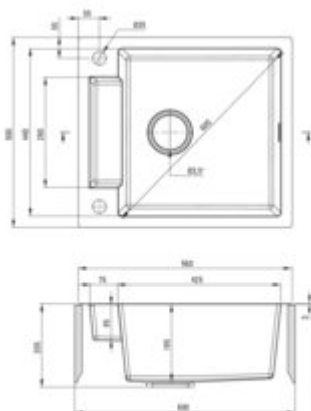

MAGNETIC

Steel sink, 1-bowl

Product code: ZRM_0103

EAN: 5907650880554

Color: brushed steel

Warranty [years]: 2

Sink

Finish	steel
Surface type	brushed
Material	steel 304
Installation method	inset, flush
Number of bowls	1
Minimum cabinet width [mm]	600
Width [mm]	500
Length [mm]	560
Height [mm]	219
Bowl depth [mm]	205
Cut-out Length [mm]	540
Cut-out Width [mm]	480
Steel thickness [mm]	1
Reversible	yes
Equipped with accessories	yes
Drain diameter	3.5"
Number of holes	2

Sink waste kit

Finish	steel
Plug type	automatic, with a button
Low siphon/ Space saver	yes
possibility to connect a dishwasher/ washing machine	yes

Features:

- Magnetic accessories included
- Finish - brushed steel
- Space-saving siphon which facilitates e.g. sorting waste
- Automatic plug activated with a CLICK button