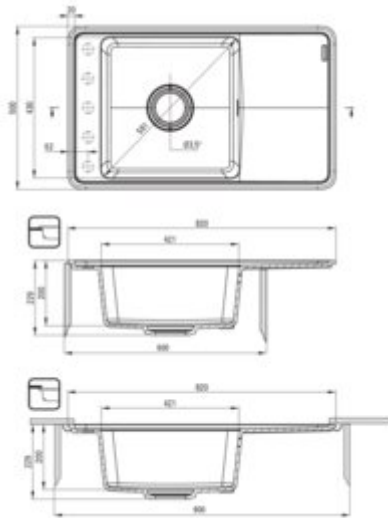

### Sink

|                             |                      |
|-----------------------------|----------------------|
| Finish                      | anthracite metallic  |
| Surface type                | matte                |
| Material                    | granite              |
| Installation method         | inset, undermount    |
| Number of bowls             | 1                    |
| Minimum cabinet width [mm]  | 600                  |
| Width [mm]                  | 500                  |
| Length [mm]                 | 820                  |
| Height [mm]                 | 229                  |
| Bowl depth [mm]             | 200                  |
| Cut-out Length [mm]         | 800                  |
| Cut-out Width [mm]          | 480                  |
| Reversible                  | yes                  |
| Equipped with accessories   | yes                  |
| Drain diameter              | 3.5"                 |
| Number of pre-drilled holes | 5                    |
| Additional features         | drain cover included |