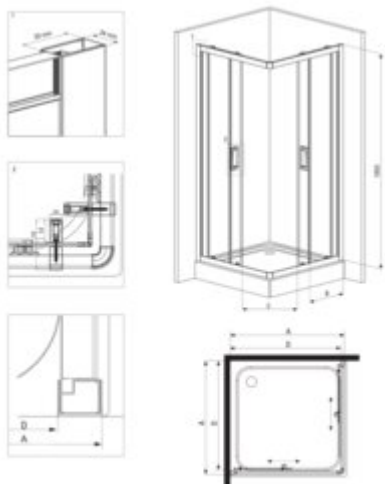

**FUNKIA**  
Shower cabin, square

**Product code:** KYC\_N41K

**EAN:** 5908212090336

**Color:** nero

**Warranty [years]:** 5

| Model    | Size    | A [mm] | B [mm] | C [mm] | D [mm] |
|----------|---------|--------|--------|--------|--------|
| KYC-N41K | 900x900 | 700    | 700    | 330    | 340    |
| KYC-N41K | 900x900 | 895    | 895    | 300    | 440    |

|   |             |
|---|-------------|
| Finish  | nero        |
| Shape   | square      |
| Width [mm]                                    | 900         |
| Length [mm]                                   | 900         |
| Height [mm]                                   | 1850        |
| Glass finish                                  | transparent |
| Glass thickness [mm]                          | 5           |
| Side dimension [mm]                           | 895         |
| Adjustment range from [mm]                    | -10         |
| Masking of assembly elements                  | yes         |
| Profiles levelling the curvature of the walls | yes         |
| Silent closing                                | yes         |
| Installation without shower tray possible     | yes         |
| Detachable lower rollers                      | yes         |

**Features:**

- Only the best materials, the quality of which has been confirmed by laboratory tests
- Safe and durable tempered glass
- Bottom rollers allow for the door detachment and easier product care
- Covering of assembly elements
- Possibility to install the cabin without a shower tray, directly on the tiles
- Dedicated cleaning agent, safe for cleaned surfaces
- Profiles leveling the curvature of the walls
- Resistance to impacts, chemicals and stains in accordance with PN-EN 14428+A1:2008 norm, c