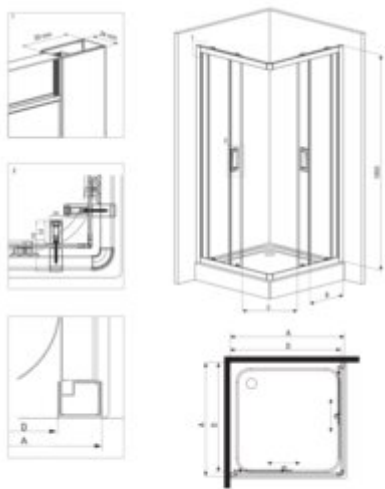

FUNKIA
Shower cabin with tray, square

Product code: KYCZ641K
EAN: 5908212058626
Color: chrome
Warranty [years]: 5

| Model | Size | A [mm] | B [mm] | C [mm] | D [mm] |
|----------|---------|--------|--------|--------|--------|
| KYCZ641K | 895x895 | 700 | 700 | 220 | 200 |
| KYCZ641K | 900x900 | 800 | 800 | 200 | 180 |

Showe cabin

| | |
|---|---------|
| Finish | chrome |
| Shape | square |
| Width [mm] | 900 |
| Length [mm] | 900 |
| Height [mm] | 1850 |
| Glass finish | frosted |
| Glass thickness [mm] | 5 |
| Side dimension [mm] | 895 |
| Adjustment range up to [mm] | -10 |
| Masking of assembly elements | yes |
| Profiles levelling the curvature of the walls | yes |
| Silent closing | yes |
| Installation without shower tray possible | yes |
| Detachable lower rollers | yes |

Shower tray

| | |
|---|--------------------|
| Finish | white |
| Material | acrylic |
| Shape | square |
| Width [mm] | 900 |
| Length [mm] | 900 |
| Height [mm] | 160 |
| Depth [mm] | 50 |
| Installation method | on the floor level |
| Drain diameter | 50 |
| Equipped with a height-adjustable foot | yes |
| Housing integrated with the shower tray | yes |
| Non-slip lugs | yes |