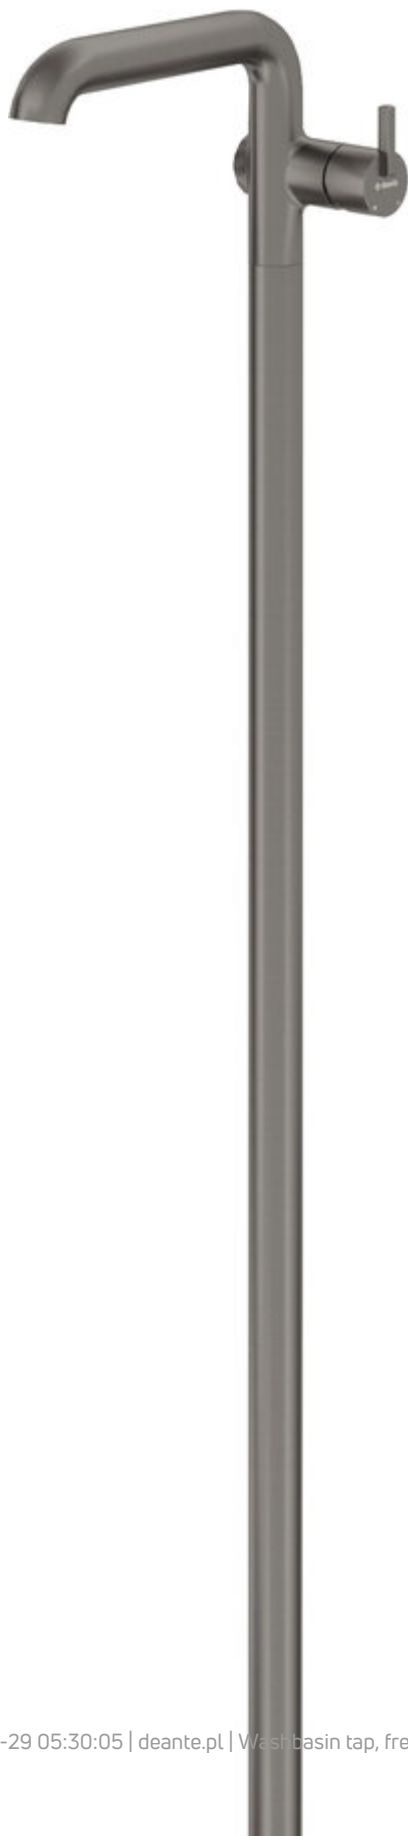

SILIA  
Washbasin tap, freestanding

Product code: BQS\_D2KK

EAN: 5907650870210

Color: titanium

Warranty [years]: 7

#### Mixer

Finish	titanium
Material	brass
Mixer type	single-handle, mixer
Installation method	floor
Total mixer height [mm]	1090
Flow class [l/min]	Z - 4-9 l/min
Acoustic group [dB]	II (20 < x <= 30)

#### Mixer cartridge

Ceramic cartridge size	25 mm
------------------------	-------

#### Spout

Spout type	still
Mixer spout range [mm]	185
Material	brass