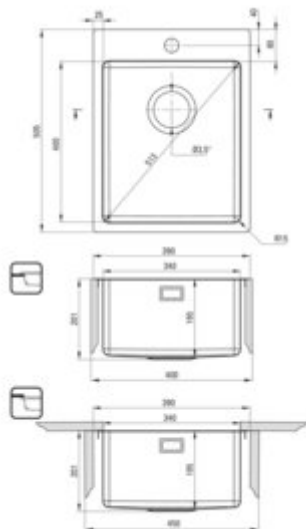

OLFATO PRECIOUS

Steel sink, 1-bowl

Product code: ZPO_D10E

EAN: 5907650869559

Color: titanium

Warranty [years]: 2

Sink

Finish	titanium
Surface type	brushed
Material	steel 304
Installation method	flush, undermount, inset
Number of bowls	1
Minimum cabinet width [mm]	400
Width [mm]	505
Length [mm]	390
Height [mm]	200
Bowl depth [mm]	200
Cut-out Length [mm]	370
Cut-out Width [mm]	485
Cut-out Length [mm]	340
Cut-out Width [mm]	400
Reversible	no
Equipped with accessories	yes
Drain diameter	3.5"
Number of holes	1

Sink waste kit

Finish	titanium
Plug type	manual
Low siphon/ Space saver	yes
possibility to connect a dishwasher/ washing machine	yes

Features:

- Deante Design Studio Collection
- High-strength stainless steel
- The sink is equipped with fittings with a connection to the dishwasher
- Natural antiseptic properties of steel
- Space-saving siphon which facilitates e.g. sorting waste
- Coating applied using the PVD method
- Dedicated cleaning agent, safe for cleaned surfaces
- Self-drilling tap hole - without voiding the warranty.