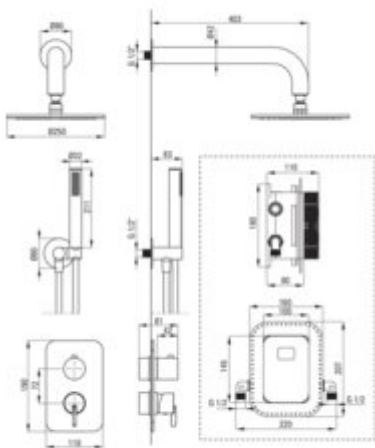

SILIA
Concealed shower set, with mixer
BOX

Product code: BXY0QSM
EAN: 5907650858775
Color: chrome
Warranty [years]: 7

Mixer

Mixer type	Concealed BOX, mixer
Installation method	concealed
Flow class [l/min]	B ≤ 25.2 (19.9 - 25.2)
Acoustic group [dB]	I (x ≤ 20)

Spout

Spout type	still
Range of shower/ bath spout [mm]	382

Shower overhead

Shape	round
Material	brass
thickness	42
Diameter [mm]	42
Anti-calc	yes
Number of functions	1
Stream type	rain

Hand shower

Number of functions	1
Anti-calc	yes
Stream type	rain
Additional features	cool-out

Angled hose connector

Finish	steel
Connection type	for the hose with hand shower holder
Shape	round
Material	brass
Connection thread	yes
Concealed mounting	yes

Features:

- Deante Design Studio Collection
- Convenient installation - you can install the BOX now and choose external elements at any
- Timelessness and unlimited creative possibilities
- The best materials guarantee durability and reliability of the product
- Complementarity and comprehensiveness of the offer
- Only the best materials, the quality of which has been confirmed by laboratory tests
- Flush-mounted installation ensures the aesthetics of the bathroom
- Anti-calc hand shower
- Adjustable shower hand angle
- Noble form and timeless simplicity
- Anti-calc system facilitating the removal of limescale deposits
- Cool-out hand shower
- Anti-twist system, preventing the hose from twisting
- Durable hose ends made of brass
- Dedicated cleaning agent, safe for cleaned surfaces