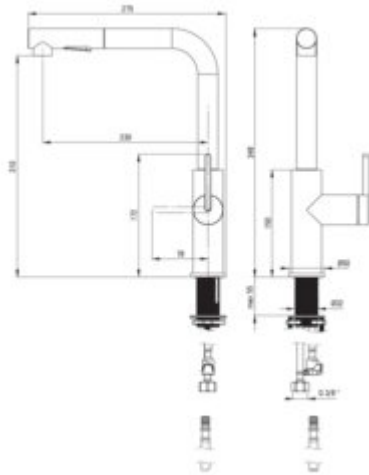

## Mixer

Finish	brushed gold
Material	steel 304
Mixer type	single-handle, mixer
Installation method	standing
Flow class [l/min]	Z - 4-9 l/min
Acoustic group [dB]	I (x ≤ 20)

## Mixer cartridge

Ceramic cartridge size	35 mm
------------------------	-------

## Connecting hose

Length [mm]	600
Installation thread	3/8"
Connection thread	M8

## Hose

Length [mm]	1800
-------------	------