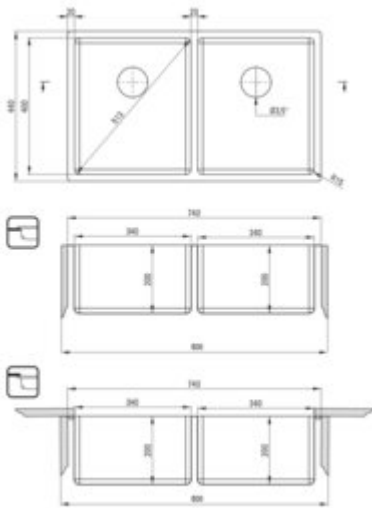

EGERIA
Steel sink, 2-bowl

Product code: ZPE_020A
EAN: 5907650867234
Color: brushed steel
Warranty [years]: 2

Sink

Finish	steel
Surface type	brushed
Material	steel 304
Installation method	undermount, inset, flush
Number of bowls	2
Minimum cabinet width [mm]	800
Width [mm]	440
Length [mm]	740
Height [mm]	200
Bowl depth [mm]	200
Cut-out Length [mm]	720
Cut-out Width [mm]	420
Cut-out Length [mm]	680
Cut-out Width [mm]	400
Steel thickness [mm]	1
Equipped with accessories	yes
Drain diameter	3.5"
Additional features	drain cover included

Sink waste kit

Finish	steel
Plug type	automatic
Low siphon/ Space saver	yes
Telescopic siphon	yes
possibility to connect a dishwasher/ washing machine	yes

Features:

- Drain cover
- High-strength stainless steel
- Natural antiseptic properties of steel
- Space-saving siphon which facilitates e.g. sorting waste
- The sink is equipped with fittings with a connection to the dishwasher
- Dedicated cleaning agent, safe for cleaned surfaces