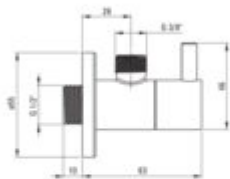

Angle valve, with ceramic cartridge

Product code: VFA_B62R

EAN: 5908212058718

Color: chrome

Warranty [years]: 2

Finish	chrome
Surface type	shine
Type	angle
Material	brass
Shape	round
Installation thread	1/2"
Connection thread	3/8"
Flow class [l/min]	S - 15.1-19.8 l/min
Metal knob	yes
Decorative valve	yes
with a filter	yes
with a masking rosette	yes