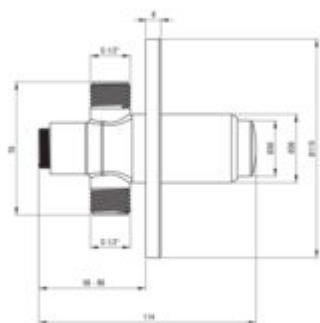

## Urinal tap, self-closing

Product code: BBH\_098P

EAN: 5908212018545

Color: chrome

Warranty [years]: 7

### Mixer

Finish	chrome
Material	brass
Mixer type	press
Installation method	concealed
Total mixer height [mm]	114
Flow class [l/min]	Class 1,5
Acoustic group [dB]	II (20 < x <= 30)