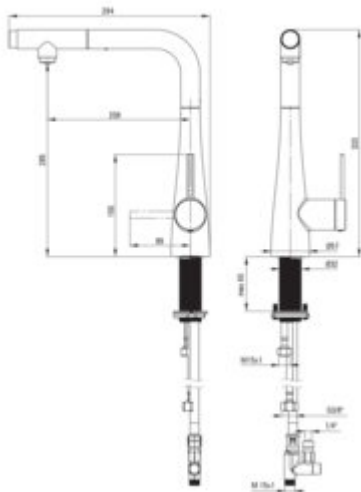

ERIDAN

Kitchen tap, with water filter connection

Product code: BRE_F75M

EAN: 5907650864066

Color: brushed steel

Warranty [years]: 7

deante

Mixer

Finish	steel
Material	steel 304
Mixer type	single-handle, mixer
Installation method	standing
Total mixer height [mm]	333
Flow class [l/min]	Z - 4-9 l/min
Acoustic group [dB]	I (x <= 20)

Mixer cartridge

Ceramic cartridge size	35 mm

Spout

Spout type	pull-out
Material	steel 304

Aerator

Aerator type	honeycomb
Aerator size	M24

Connecting hose

Length [mm]	600
Installation thread	3/8"

Hose

Length [mm]	1500

Features:

- Deante Design Studio Collection
- Z flow class (4-9 l/min) allowing for water consumption reduction
- 45 cm connection hoses included
- The mounting sleeve facilitates the installation of the mixer
- The mixer with functional pull-out spout
- Pull-out spout for filtered water
- The tap can be mounted even very close to the wall
- The mixer is equipped with a stream aerator
- Only the best materials, the quality of which has been confirmed by laboratory tests
- Innovative and easy to maintain brushed steel coating
- Coating applied using the PVD method