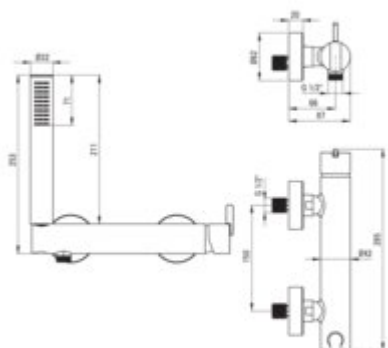

## Shower mixer, with shower set

Product code: BQS\_R41M

EAN: 5907650826989

Color: brushed gold

Warranty [years]: 7

### Mixer

Finish	brushed gold
Material	brass
Mixer type	single-handle, mixer
Installation method	wall-mounted
Total mixer height [mm]	87
Flow class [l/min]	A <= 15 (9.1 - 15)
Acoustic group [dB]	I (x <= 20)

### Mixer cartridge

Ceramic cartridge size	35 mm
------------------------	-------

### Hose

Length [mm]	1500
Anti-twist	1