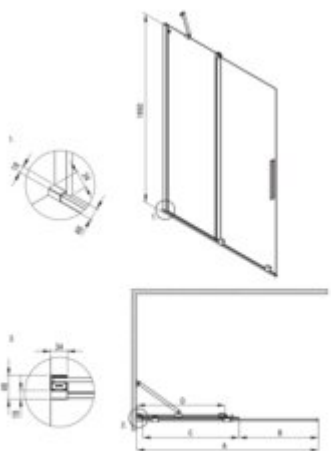

PRIZMA

Shower wall, walk-in

Product code: KTJ_032R

EAN: 5907650816454

Color: chrome

Warranty [years]: 5

| Model | Size | A (mm) | B (mm) | C (mm) | D (mm) |
|----------|-----------|-----------|--------|--------|--------|
| KTJ K30R | 800x1950 | 790-800 | 210 | 405 | 270 |
| KTJ K30R | 900x1950 | 890-900 | 260 | 475 | 320 |
| KTJ K30R | 1000x1950 | 990-1000 | 310 | 545 | 370 |
| KTJ K32R | 1200x1950 | 1180-1200 | 310 | 620 | 370 |
| KTJ K34R | 1400x1950 | 1380-1400 | 310 | 720 | 370 |

| | |
|--|---|
| Finish | chrome |
| Width [mm] | 1200 |
| Height [mm] | 1950 |
| Glass finish | transparent |
| Glass thickness [mm] | 6 |
| Active cover | yes |
| Side dimension [mm] | 1200 |
| Railings | short to perpendicular wall/long to parallel wall |
| Tempered glass TOTAL WHITE | no |
| Reversible doors | yes |
| Installation without shower tray possible | yes |
| Possibility to install a railing to a perpendicular wall | yes |

Features:

- Safe and durable tempered glass
- Possibility to install the cabin without a shower tray, directly on the tiles
- Hydrophobic Active-Cover coating that makes it easier for water to run off the glass
- Dedicated cleaning agent, safe for cleaned surfaces
- Only the best materials, the quality of which has been confirmed by laboratory tests
- Dedicated to Active Cover surfaces
- Reversible door that allows the cabin to be mounted on the right or left side
- The railings give the structure rigidity
- Resistance to impacts, chemicals and stains in accordance with PN-EN 14428+A1:2008 norm, c
- Can be combined with a second sliding wall and the Prizma walk-in shower wall
- Free combination of elements
- Possibility of mounting the cabin directly on tiles or on Correo granite (KQR) and Kerria Plus acrylic (KTS) shower trays
- The set includes two rails - short and long