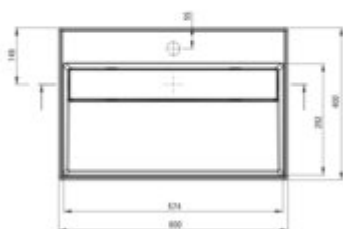

CORREO
Granite washbasin, countertop

Product code: CQR_NU6M

EAN: 5907650865254

Color: nero

Warranty [years]: 10

Finish	nero
Material	granite
Installation method	countertop/standing
Width [mm]	400
Length [mm]	600
Height [mm]	130
Depth [mm]	120
Pre-drilled tap holes	1
Antibacterial	yes
Hydrophobicity	yes
Without overflow	yes

Features:

- Hydrophobic properties repel water molecules
- Properties of Deante granite: resistance to impact, high temperature, discoloration, therm
- The finish enriched with silver ions adds antiseptic properties
- Only the best materials, the quality of which has been confirmed by laboratory tests
- Dedicated cleaning agent, safe for cleaned surfaces