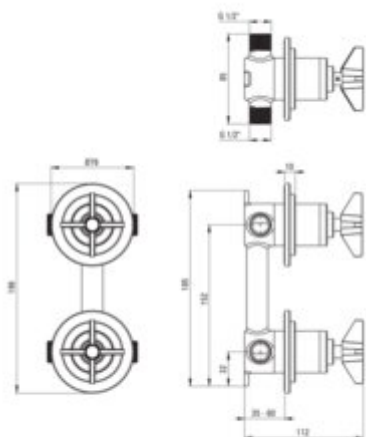

TEMISTO

Shower mixer, concealed

Product code: BQT_044P

EAN: 5907650811084

Color: chrome

Warranty [years]: 7

Mixer

Finish	chrome
Material	brass
Mixer type	mixer, two-handle
Installation method	concealed
Flow class [l/min]	S - 15.1-19.8 l/min
Acoustic group [dB]	I (x <= 20)

Mixer cartridge

Ceramic cartridge size	35 mm
Cold start	no

Function switch

Switch type	ceramic mechanical
-------------	--------------------

Features:

- Deante Design Studio Collection
- Flush-mounted installation ensures the aesthetics of the bathroom
- Hand-crafted elements
- Design that connects the past with the future
- Ceramic function switch
- The mixer body is made of the highest quality brass
- Only the best materials, the quality of which has been confirmed by laboratory tests
- Cleaning agent for fixtures in all colors available