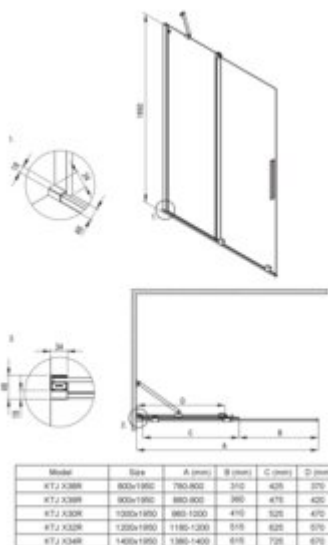

PRIZMA
Shower cabin, rectangular

Product code: KPN0P10S08

EAN: 5907650899242

Color: chrome

Warranty [years]: 5

Showe cabin (KTJ_030R)

Finish	chrome
Width [mm]	1000
Height [mm]	1950
Glass finish	transparent
Glass thickness [mm]	6
Active cover	yes
Side dimension [mm]	1000
Railings	short to perpendicular wall/long to parallel wall
Tempered glass TOTAL WHITE	no
Reversible doors	yes
Installation without shower tray possible	yes
Possibility to install a railing to a perpendicular wall	yes

Showe cabin (KTJ_038P)

Finish	chrome
Width [mm]	800
Height [mm]	1950
Glass finish	transparent
Glass thickness [mm]	6
Active cover	yes
Side dimension [mm]	780
Tempered glass TOTAL WHITE	no
Reversible doors	yes
Installation without shower tray possible	yes

Shower door

rails	adjustable stiffening the cabin
-------	---------------------------------

Features:

- Safe and durable tempered glass
- Hydrophobic Active-Cover coating that makes it easier for water to run off the glass
- Dedicated to Active Cover surfaces
- Only the best materials, the quality of which has been confirmed by laboratory tests
- Possibility to install the cabin without a shower tray, directly on the tiles
- Resistance to impacts, chemicals and stains in accordance with PN-EN 14428+A1:2008 norm, c
- Free combination of elements
- Dedicated cleaning agent, safe for cleaned surfaces