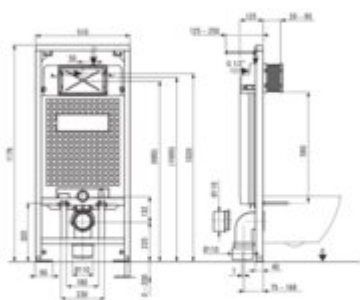

JASMIN

Toilet set, concealed

Product code: CDJA6ZPW

EAN: 5907650860990

Color: white, bianco

Warranty [years]: 10

Concealed toilet frame

Frame height adjustment [mm]	200
Tank capacity [l]	9
Double flushing [l]	3/6
Designated for light casing	yes
Designated for installation in front of the load-bearing wall	yes
Connection valve G1/2"	yes
Silent flushing and filling	yes
Mounting bolts spacing 180 mm and 230 mm	yes

Toilet bowl

Finish	white
Type	wall-mounted
Rim type	rimless
Hidden mountings	yes

Flush button

Finish	bianco
Surface type	matte
Button type	duple

Features:

- Innovative concealed frame
- Dual button, allowing adjustment of the amount of water used for flushing
- Hard and durable ceramics does not lose its properties with long use
- Antibacterial coating, preventing the growth of microorganisms
- Rimless bowl for easy cleaning and hygiene
- Quick and easy disconnection function
- Soft-closing toilet seat
- Mounting system with hidden fixings
- Hygienic certificate of the National Institute of Hygiene confirming the product's compliance
- Dedicated cleaning agent, safe for cleaned surfaces