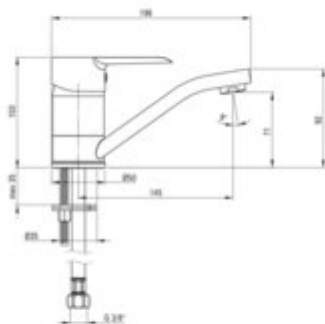

CORIO

Washbasin tap

Product code: BFC_026M

EAN: 5908212083697

Color: chrome

Warranty [years]: 7

Mixer

Finish	chrome
Material	brass
Mixer type	single-handle, mixer
Installation method	standing
Total mixer height [mm]	103
Flow class [l/min]	A <= 15 (9.1 - 15)
Acoustic group [dB]	I (x <= 20)

Mixer cartridge

Ceramic cartridge size	40 mm
------------------------	-------

Spout

Spout type	swivel
Mixer spout range [mm]	145
Material	stainless steel

Aerator

Aerator type	honeycomb
Aerator size	M24

Connecting hose

Length [mm]	450
Installation thread	3/8"
Connection thread	M10

Features:

- The mixer body is made of the highest quality brass
- The mixer is equipped with a stream aerator
- The swivel spout improves the comfort of use
- 45 cm connection hoses included
- Only the best materials, the quality of which has been confirmed by laboratory tests
- Cleaning agent for fixtures in all colors available