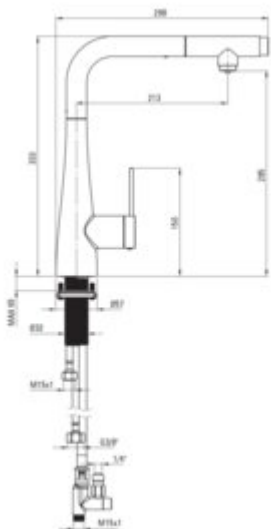

ERIDAN
Kitchen tap, with water filtration
kit

Product code: BREFF75M
EAN: 5907650895800
Color: brushed steel
Warranty [years]: 7

Mixer

Finish	steel
Material	steel 304
Mixer type	single-handle, mixer
Installation method	standing
Total mixer height [mm]	333
Flow class [l/min]	Z - 4-9 l/min
Acoustic group [dB]	I (x <= 20)

Mixer cartridge

Ceramic cartridge size	35 mm
------------------------	-------

Spout

Spout type	pull-out
Material	steel 304

Aerator

Aerator type	honeycomb
Aerator size	M24

Connecting hose

Length [mm]	600
Installation thread	3/8"

Hose

Length [mm]	1500
-------------	------

Features:

- Deante Design Studio Collection
- Z flow class (4-9 l/min) allowing for water consumption reduction
- The mixer with functional pull-out spout
- The mixer is equipped with a stream aerator
- The tap can be mounted even very close to the wall
- Pull-out spout for filtered water
- The mounting sleeve facilitates the installation of the mixer
- Only the best materials, the quality of which has been confirmed by laboratory tests
- Cleaning agent for fixtures in all colors available
- Innovative and easy to maintain brushed steel coating
- Coating applied using the PVD method
- Triple water filtration
- Water flow monitoring