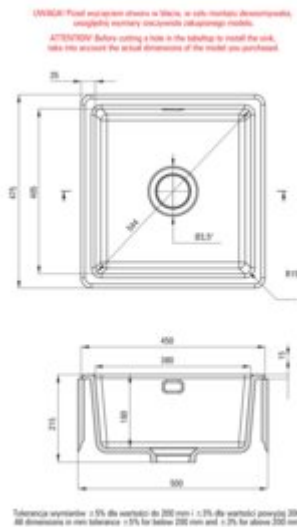

SABOR Ceramic sink, 1-bowl

Product code: ZCB_6103

EAN: 5908212071779

Color: white

Warranty [years]: 2

Sink

Finish	white
Surface type	shine
Material	ceramic
Installation method	inset, undermount
Number of bowls	1
Minimum cabinet width [mm]	500
Width [mm]	475
Length [mm]	450
Height [mm]	215
Bowl depth [mm]	180
Cut-out Length [mm]	430
Cut-out Width [mm]	455
Reversible	no
Equipped with accessories	yes
Drain diameter	3.5"

Sink waste kit

Finish	steel
Plug type	manual
Low siphon/ Space saver	yes
possibility to connect a dishwasher/ washing machine	yes

Features:

- ATTENTION! Before cutting a hole in the tabletop to install the sink, take into account th
- The sink is equipped with fittings with a connection to the dishwasher
- Hard and durable ceramics does not lose its properties with long use
- Dedicated cleaning agent, safe for cleaned surfaces
- Space-saving siphon which facilitates e.g. sorting waste