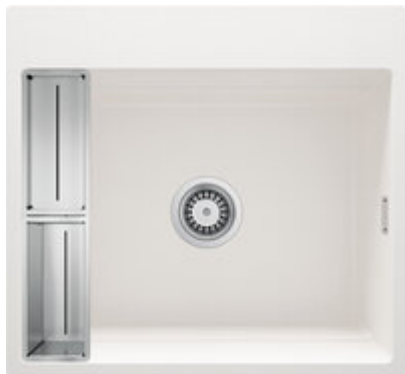

MAGNETIC

Magnetic granite sink, 1-bowl

Product code: ZRM_A10A

EAN: 5907650865407

Color: alabaster

Warranty [years]: 18

Sink

Finish	alabaster
Surface type	matte
Material	granite
Installation method	inset, undermount, flush
Number of bowls	1
Minimum cabinet width [mm]	600
Width [mm]	520
Length [mm]	560
Height [mm]	220
Bowl depth [mm]	205
Cut-out Length [mm]	540
Cut-out Width [mm]	500
Cut-out Length [mm]	520
Cut-out Width [mm]	410
Equipped with accessories	yes
Drain diameter	3.5"
Number of pre-drilled holes	5

Sink waste kit

Finish	steel
Plug type	automatic, with a button
Low siphon/ Space saver	yes
possibility to connect a dishwasher/ washing machine	yes

Features:

- Deante Design Studio Collection
- Space-saving siphon which facilitates e.g. sorting waste
- Automatic plug activated with a CLICK button
- Properties of Deante granite: resistance to impact, high temperature, discoloration, therm
- The sink is equipped with fittings with a connection to the dishwasher
- Hydrophobic properties repel water molecules
- Magnets embedded in the mass of the sink
- Possibility to purchase accessories
- Longest, 18 years warranty
- The finish enriched with silver ions adds antiseptic properties
- Dedicated cleaning agent, safe for cleaned surfaces
- ATTENTION! Before cutting a hole in the tabletop to install the sink, take into account th