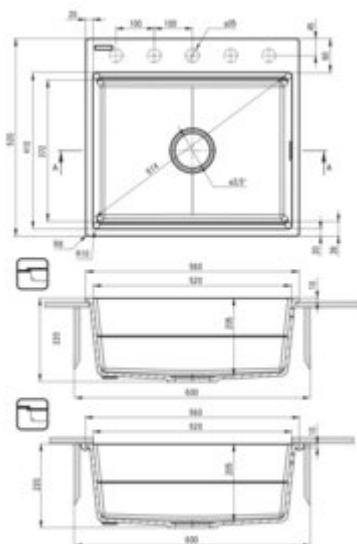

MAGNETIC

Magnetic granite sink, 1-bowl

Product code: ZRM_A10A

EAN: 5907650865407

Color: alabaster

Warranty [years]: 18

Sink

Finish	alabaster
Surface type	matte
Material	granite
Installation method	inset, undermount, flush
Number of bowls	1
Minimum cabinet width [mm]	600
Width [mm]	520
Length [mm]	560
Height [mm]	220
Bowl depth [mm]	205
Cut-out Length [mm]	540
Cut-out Width [mm]	500
Cut-out Length [mm]	520
Cut-out Width [mm]	410
Equipped with accessories	yes
Drain diameter	3.5"
Number of pre-drilled holes	5