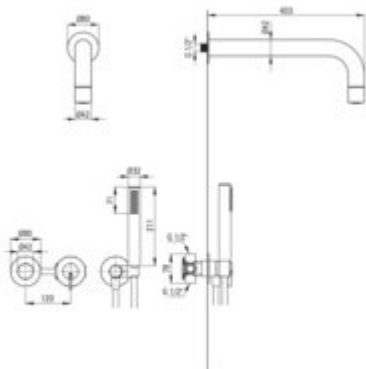

SILIA

Concealed shower set, with a fixed shower head

 deante

Product code: NQS_COXK

EAN: 5907650872054

Color: brushed bronze

Warranty [years]: 7

Mixer

Mixer type	single-handle, mixer
Installation method	concealed
Flow class [l/min]	S - 15.1-19.8 l/min
Acoustic group [dB]	I (x ≤ 20)

Spout

Spout type	still
Range of shower/ bath spout [mm]	382

Shower overhead

Shape	round
Material	brass
thickness	42
Diameter [mm]	42
Anti-calc	yes
Number of functions	1
Stream type	rain

Hand shower

Number of functions	1
Anti-calc	yes
Stream type	rain
Additional features	cool-out

Hose

Length [mm]	1500
Braid material	PVC
Anti-twist	1

Angled hose connector

Finish	brushed bronze
Connection type	for the hose with hand shower holder
Shape	round
Material	brass
Connection thread	yes
Concealed mounting	yes