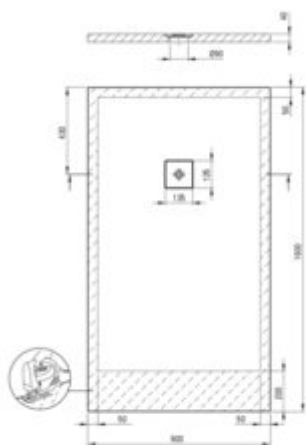

SILIA

Acrylic shower tray, rectangular

Product code: KSKA00916B

EAN: 5907650893592

Color: white

Warranty [years]: 2

Finish	white
Material	acrylic
Shape	rectangular
Width [mm]	900
Length [mm]	1600
Height [mm]	40
Installation method	directly on the spout, on the construction material support, on the floor level
Drain diameter	90
Non-slip lugs	yes
possibility to cut to size	yes

Features:

- Deante Design Studio Collection
- Structured surface with anti-slip properties
- Durable acrylic material that maintains its shine and color
- Warning! The NHC_029D siphon fits this shower tray
- For installation at floor level, directly on the screed or supported by construction mater
- Only the best materials, the quality of which has been confirmed by laboratory tests
- SOLID PLUS technology: composite filling guaranteeing full stability, effective insulation
- Dedicated cleaning agent, safe for cleaned surfaces