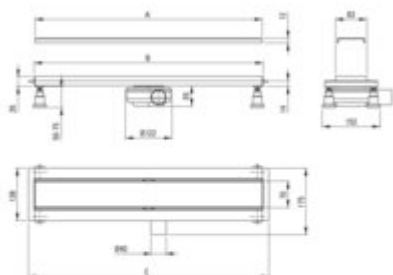

NEO

Linear drain, floor

Product code: KNS_N07D

EAN: 5908322031397

Color: nero

Warranty [years]: 2

Finish	nero
Length [mm]	700
Material	aluminium
Siphon flow [l/min]	42
Siphon 360 degrees	yes
Siphon included	yes
Siphon cleaned from the top	yes
Connection diameter [mm]	40/50
adjustable feet included	yes
Reversible drain	yes
Waterproofing mat	yes

Features:

- Hygienic certificate of the National Institute of Hygiene confirming the product's compliance
- Easy to clean siphon
- Possibility to choose installation method