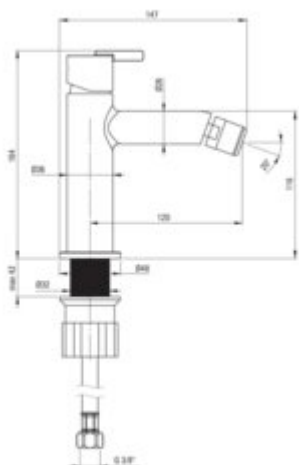

SILIA Bidet tap

Product code: BQS_C30M

EAN: 5907650869078

Color: brushed bronze

Warranty [years]: 7

Mixer

Finish brushed bronze

Material brass

Mixer type single-handle, mixer

Installation method standing

Total mixer height [mm] 344

Flow class [l/min] Z - 4-9 l/min

Acoustic group [dB] I (x <= 20)

Mixer cartridge

Ceramic cartridge size 25 mm

Spout

Mixer spout range [mm] 120

Material brass

Aerator

Aerator type silicone

Aerator size M22

Connecting hose

Length [mm] 450

Installation thread 3/8"

Connection thread M10

Features:

- Deante Design Studio Collection
- Coating applied using the PVD method
- Innovative and easy-to-maintain coating - brushed bronze
- Noble form and timeless simplicity
- The mixer body is made of the highest quality brass
- The mixer is equipped with a stream aerator
- The movable aerator allows you to direct the water stream
- The mounting sleeve facilitates the installation of the mixer
- 45 cm connection hoses included
- Z flow class (4-9 l/min) allowing for water consumption reduction
- Only the best materials, the quality of which has been confirmed by laboratory tests
- Cleaning agent for fixtures in all colors available