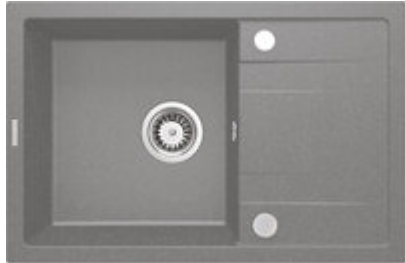

CORIO

Granite sink, 1-bowl with drainer

Product code: ZRC_S113

EAN: 5907650860143

Color: metallic grey

Warranty [years]: 18

Sink

Finish	metallic grey
Surface type	matte
Material	granite
Installation method	inset
Number of bowls	1
Minimum cabinet width [mm]	500
Width [mm]	440
Length [mm]	670
Height [mm]	175
Bowl depth [mm]	163
Cut-out Length [mm]	650
Cut-out Width [mm]	420
Reversible	yes
Equipped with accessories	yes
Drain diameter	3.5"
Number of holes	2

Sink waste kit

Finish	steel
Plug type	manual
Low siphon/ Space saver	yes
possibility to connect a dishwasher/ washing machine	yes

Features:

- Properties of Deante granite: resistance to impact, high temperature, discoloration, therm
- Longest, 18 years warranty
- The sink is equipped with fittings with a connection to the dishwasher
- Hydrophobic properties repel water molecules
- Reversible sink - possibility to install the bowl on the left or the right side
- Space-saving siphon which facilitates e.g. sorting waste
- The finish enriched with silver ions adds antiseptic properties
- Dedicated cleaning agent, safe for cleaned surfaces