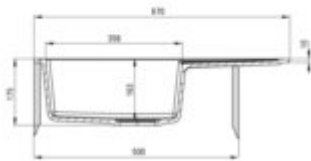

CORIO

Granite sink, 1-bowl with drainer

Product code: ZRC_S113

EAN: 5907650860143

Color: metallic grey

Warranty [years]: 18

Sink

Finish	metallic grey
Surface type	matte
Material	granite
Installation method	inset
Number of bowls	1
Minimum cabinet width [mm]	500
Width [mm]	440
Length [mm]	670
Height [mm]	175
Bowl depth [mm]	163
Cut-out Length [mm]	650
Cut-out Width [mm]	420
Reversible	yes
Equipped with accessories	yes
Drain diameter	3.5"
Number of holes	2

Sink waste kit

Finish	steel
Plug type	manual
Low siphon/ Space saver	yes
possibility to connect a dishwasher/ washing machine	yes

Features:

- Properties of Deante granite: resistance to impact, high temperature, discoloration, therm
- Longest, 18 years warranty
- The sink is equipped with fittings with a connection to the dishwasher
- Hydrophobic properties repel water molecules
- Reversible sink - possibility to install the bowl on the left or the right side
- Space-saving siphon which facilitates e.g. sorting waste
- The finish enriched with silver ions adds antiseptic properties
- Dedicated cleaning agent, safe for cleaned surfaces