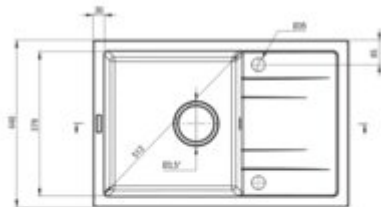

CORIO

Granite sink, 1-bowl with drainer

Product code: ZRC_S113

EAN: 5907650860143

Color: metallic grey

Warranty [years]: 18

Sink

Finish	metallic grey
Surface type	matte
Material	granite
Installation method	inset
Number of bowls	1
Minimum cabinet width [mm]	500
Width [mm]	440
Length [mm]	670
Height [mm]	175
Bowl depth [mm]	163
Cut-out Length [mm]	650
Cut-out Width [mm]	420
Reversible	yes
Equipped with accessories	yes
Drain diameter	3.5"
Number of holes	2

Sink waste kit

Finish	steel
Plug type	manual
Low siphon/ Space saver	yes
possibility to connect a dishwasher/ washing machine	yes

Features:

- Properties of Deante granite: resistance to impact, high temperature, discoloration, therm
- Longest, 18 years warranty
- The sink is equipped with fittings with a connection to the dishwasher
- Hydrophobic properties repel water molecules
- Reversible sink - possibility to install the bowl on the left or the right side
- Space-saving siphon which facilitates e.g. sorting waste
- The finish enriched with silver ions adds antiseptic properties
- Dedicated cleaning agent, safe for cleaned surfaces