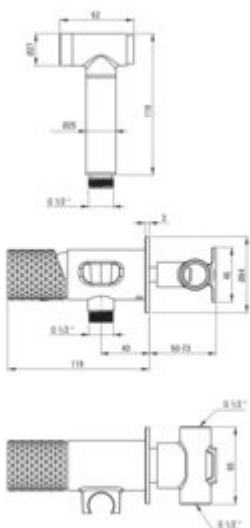

SILIA HEXA

Bidet tap, concealed

Product code: BHS_F34M

EAN: 5907650886655

Color: brushed steel

Warranty [years]: 7

Mixer

Finish	steel
Material	brass
Mixer type	single-handle, mixer
Installation method	concealed
Total mixer height [mm]	107
Flow class [l/min]	Z - 4-9 l/min
Acoustic group [dB]	II (20 < x <= 30)
Check valves	yes

Mixer cartridge

Ceramic cartridge size	35 mm
------------------------	-------

Hose

Length [mm]	1200
Anti-twist	1

Hand shower

Number of functions	1
Start_stop	yes

Features:

- Deante Design Studio Collection
- Decorative lever - jewelry for your bathroom
- Noble form and timeless simplicity
- Innovative and easy to maintain brushed steel coating
- Coating applied using the PVD method
- The mixer body is made of the highest quality brass
- Only the best materials, the quality of which has been confirmed by laboratory tests
- Durable hose ends made of brass
- Flush-mounted installation ensures the aesthetics of the bathroom
- Anti-twist system, preventing the hose from twisting
- Z flow class (4-9 l/min) allowing for water consumption reduction
- The mixer is equipped with non-return valves so that the mixed water does not flow back in
- Cleaning agent for fixtures in all colors available