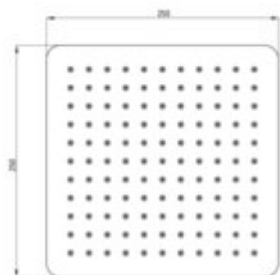

CASCADA

Shower head, steel

Product code: NAC_R02K

EAN: 5907650834373

Color: brushed gold

Warranty [years]: 2

Finish	brushed gold
Shape	square
Material	stainless steel
Width [mm]	250
Length [mm]	250
Number of functions	1
Anti-calc	yes
Stream type	rain
Flow class [l/min]	7.2 ≤ Z < 12 (7.2 - 11.9)