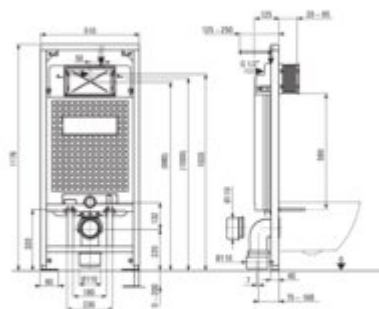

## Toilet set, concealed

Product code: CDET6ZPW

EAN: 5907650849247

Color: white, titanium

Warranty [years]: 10

### Concealed toilet frame

Frame height adjustment [mm]	200
Tank capacity [l]	9
Double flushing [l]	3/6
Designated for light casing	yes
Designated for installation in front of the load-bearing wall	yes
Connection valve G1/2"	yes
Silent flushing and filling	yes
Mounting bolts spacing 180 mm and 230 mm	yes