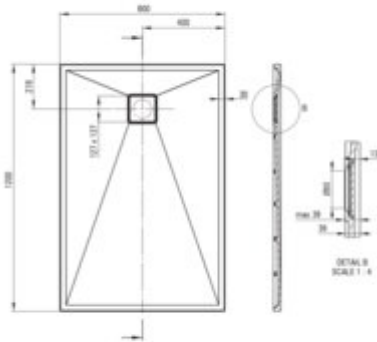

CORREO
Granite shower tray, rectangular

Product code: KQR_N44B
EAN: 5908212095775
Color: nero
Warranty [years]: 10

Finish	nero
Material	granite
Shape	rectangular
Width [mm]	800
Length [mm]	1200
Height [mm]	36
Installation method	directly on the spout, on the floor level, on the construction material support
Drain diameter	90
possibility to cut to size	yes
Hydrophobicity	yes

Features:

- Properties of Deante granite: resistance to impact, high temperature, discoloration, therm
- Hydrophobic properties repel water molecules
- For installation at floor level, directly on the screed or supported by construction mater
- Possibility of cutting the granite shower tray
- Warning! The NHC_029C siphon fits this shower tray
- Warning! The NHC_029D siphon fits this shower tray
- Dedicated cleaning agent, safe for cleaned surfaces
- Only the best materials, the quality of which has been confirmed by laboratory tests
- Anti-slip properties of granite shower trays
- The finish enriched with silver ions adds antiseptic properties