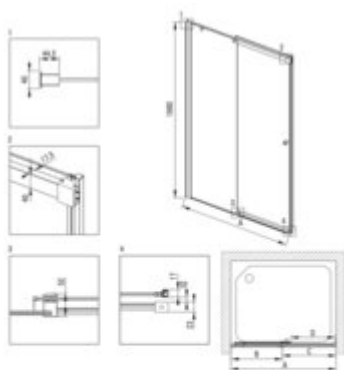

KERRIA PLUS Shower doors

Product code: KTSP015P
EAN: 5907650835646
Color: chrome
Warranty [years]: 5

Shower door

Finish	chrome
Width [mm]	1500
Height [mm]	2000
Glass finish	transparent
Glass thickness [mm]	6
Active cover installation	yes
Masking of assembly elements	to be completed with KTS walk-in
Profiles levelling the curvature of the walls	yes
Holders	with safety
Tempered glass TOTAL WHITE	yes
Reversible doors	yes
Silent closing	yes
Installation without shower tray possible	yes
Lifting hinges	no
Hinges flush with the glass	no
possibility to cut the upper guide and threshold strip	yes
Showe cabin	
Side dimension [mm]	1510

Features:

- Safe and durable tempered glass
- Hydrophobic Active-Cover coating that makes it easier for water to run off the glass
- Dedicated to Active Cover surfaces
- TOTALWHITE transparent glass
- Reversible door that allows the cabin to be mounted on the right or left side
- Covering of assembly elements
- Profiles leveling the curvature of the walls
- Hinges in the plane of the glass
- Modern handles with rubber protection
- Only the best materials, the quality of which has been confirmed by laboratory tests
- Dedicated cleaning agent, safe for cleaned surfaces
- Precise door closing through lifting hinges
- Resistance to impacts, chemicals and stains in accordance with PN-EN 14428+A1:2008 norm, c
- The shower enclosure can be installed directly on tiles or on Correo (KQR) granite shower trays as well as Kerria Plus (KTS) and Silia (KSKA) acrylic shower trays.