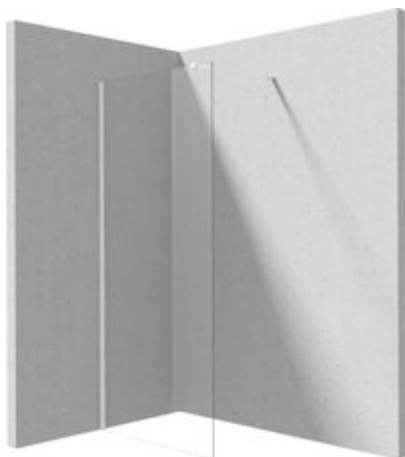

PRIZMA Shower wall, walk-in

Product code: KTJ_A32P

EAN: 5907650881711

Color: bianco

Warranty [years]: 5

Model	Type	A (mm)	B (mm)
KTJ_A32P	1200x1950	1200	1950
KTJ_A32P	1180x1950	1180	1950
KTJ_A32P	1200x1950	1200	1950
KTJ_A32P	1180x1950	1180	1950
KTJ_A32P	1200x1950	1200	1950
KTJ_A32P	1180x1950	1180	1950

Shower door

rails adjustable stiffening the cabin

Showe cabin

Width [mm] 1200

Height [mm] 1950

Glass finish transparent

Glass thickness [mm] 6

Active cover yes

Side dimension [mm] 1180

Reversible doors yes

Installation without shower tray yes

possible

Features:

- Safe and durable tempered glass
- Possibility to install the cabin without a shower tray, directly on the tiles
- Hydrophobic Active-Cover coating that makes it easier for water to run off the glass
- Dedicated to Active Cover surfaces
- Only the best materials, the quality of which has been confirmed by laboratory tests
- Reversible door that allows the cabin to be mounted on the right or left side
- Resistance to impacts, chemicals and stains in accordance with PN-EN 14428+A1:2008 norm, c
- Can be combined with a second sliding wall and the Prizma walk-in shower wall
- Possibility of mounting the cabin directly on tiles or on Correo granite (KQR) and Kerria Plus acrylic (KTS) shower trays
- Free combination of elements
- Innovative and durable Bianco coating