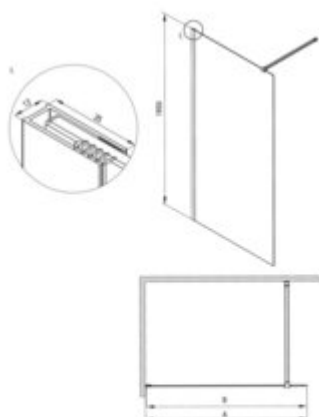

PRIZMA Shower wall, walk-in

Product code: KTJ_A32P

EAN: 5907650881711

Color: bianco

Warranty [years]: 5

Model	Type	A (mm)	B (mm)
KTJ_A32P	1200x1950	1200	1950
KTJ_A32P	1180x1950	1180	1950
KTJ_A32P	1200x1950	1200	1950
KTJ_A32P	1180x1950	1180	1950
KTJ_A32P	1200x1950	1200	1950
KTJ_A32P	1180x1950	1180	1950

Shower door

rails adjustable stiffening the cabin

Showe cabin

Width [mm] 1200

Height [mm] 1950

Glass finish transparent

Glass thickness [mm] 6

Active cover yes

Side dimension [mm] 1180

Reversible doors yes

Installation without shower tray yes

possible

Features:

- Safe and durable tempered glass
- Possibility to install the cabin without a shower tray, directly on the tiles
- Hydrophobic Active-Cover coating that makes it easier for water to run off the glass
- Dedicated to Active Cover surfaces
- Only the best materials, the quality of which has been confirmed by laboratory tests
- Reversible door that allows the cabin to be mounted on the right or left side
- Resistance to impacts, chemicals and stains in accordance with PN-EN 14428+A1:2008 norm, c
- Can be combined with a second sliding wall and the Prizma walk-in shower wall
- Possibility of mounting the cabin directly on tiles or on Correo granite (KQR) and Kerria Plus acrylic (KTS) shower trays
- Free combination of elements
- Innovative and durable Bianco coating