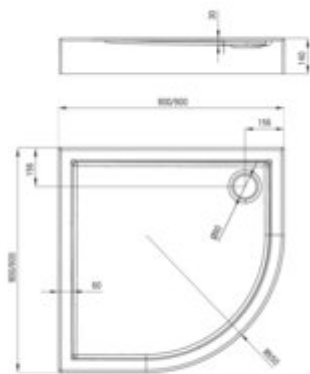

JASMIN

Acrylic shower tray, half round

Product code: KGJ_053B

EAN: 5907650809616

Color: white

Warranty [years]: 2

Finish	white
Material	acrylic
Shape	half round
Width [mm]	900
Length [mm]	900
Height [mm]	140
Depth [mm]	30
arc radius [mm]	550
Installation method	on the floor level
Drain diameter	90
Equipped with a height-adjustable foot	yes
Antibacterial	yes

Features:

- Durable acrylic material that maintains its shine and color
- Warning! The NHC_029C siphon fits this shower tray
- Warning! The NHC_029D siphon fits this shower tray
- Dedicated cleaning agent, safe for cleaned surfaces
- Only the best materials, the quality of which has been confirmed by laboratory tests