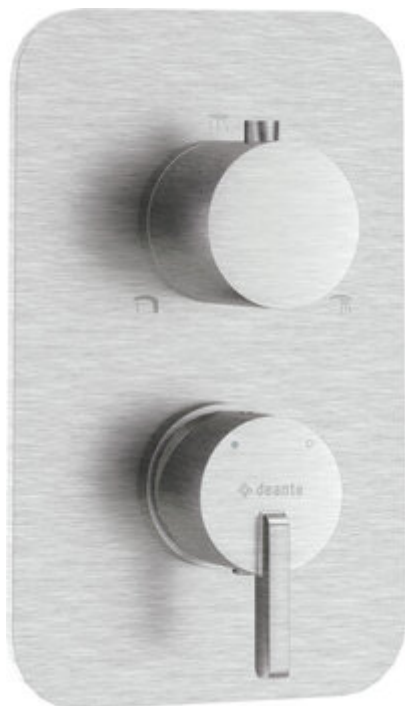

## External element, for mixer BOX

**Product code:** BXY\_FQSM

**EAN:** 5907650832355

**Color:** brushed steel

**Warranty [years]:** 2

### Mixer

|                     |               |
|---------------------|---------------|
| Finish              | steel         |
| Material            | brass         |
| Mixer type          | Concealed BOX |
| Installation method | concealed     |

### Features:

- Deante Design Studio Collection
- Noble form and timeless simplicity
- Convenient installation - you can install the BOX now and choose external elements at any
- Only the best materials, the quality of which has been confirmed by laboratory tests
- Timelessness and unlimited creative possibilities
- Complementarity and comprehensiveness of the offer
- Innovative and easy to maintain brushed steel coating
- Cleaning agent for fixtures in all colors available
- Note: Mixing box sold separately
- Coating applied using the PVD method