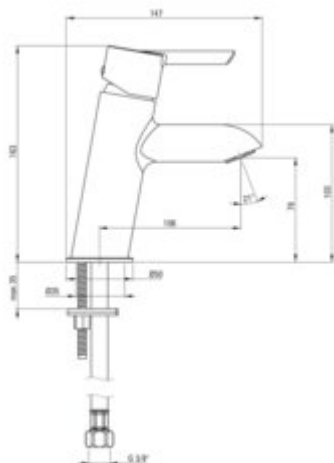

## Washbasin tap, low pressure

Product code: BEZ\_020H

EAN: 5908212099766

Color: chrome

Warranty [years]: 2

### Mixer

Finish	chrome
Material	brass
Mixer type	for the heaters
Installation method	standing
Total mixer height [mm]	163
Flow class [l/min]	A <= 15 (9.1 - 15)
Acoustic group [dB]	II (20 < x <= 30)

### Mixer cartridge

Ceramic cartridge size	35 mm
------------------------	-------

### Connecting hose

Length [mm]	500
Installation thread	3/8"
Connection thread	M8