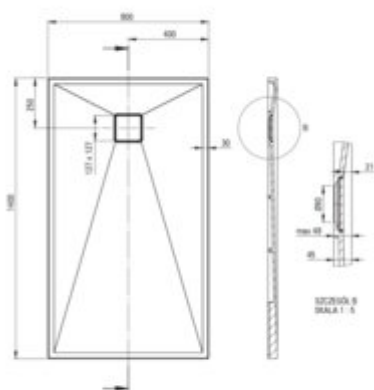

CORREO Granite shower tray, rectangular

Product code: KQR_N48B

EAN: 5907650821168

Color: nero

Warranty [years]: 10

Finish	nero
Material	granite
Shape	rectangular
Width [mm]	800
Length [mm]	1400
Height [mm]	45
Installation method	directly on the spout, on the construction material support, on the floor level
Drain diameter	90
possibility to cut to size	yes
Hydrophobicity	yes

Features:

- Properties of Deante granite: resistance to impact, high temperature, discoloration, therm
- Hydrophobic properties repel water molecules
- For installation at floor level, directly on the screed or supported by construction mater
- Possibility of cutting the granite shower tray
- Dedicated cleaning agent, safe for cleaned surfaces
- Only the best materials, the quality of which has been confirmed by laboratory tests
- Anti-slip properties of granite shower trays
- The finish enriched with silver ions adds antiseptic properties
- Warning! The NHC_029D siphon fits this shower tray
- Warning! The NHC_029C siphon fits this shower tray