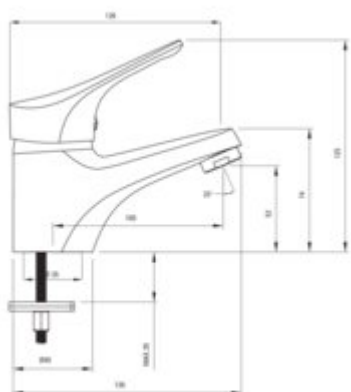

## Washbasin tap, with automatic plug

Product code: BOJ\_021M

EAN: 5908212008379

Color: chrome

Warranty [years]: 5

### Mixer

Finish	chrome
Material	brass
Mixer type	single-handle, mixer
Installation method	standing
Total mixer height [mm]	125
Flow class [l/min]	A ≤ 15 (9.1 - 15)
Acoustic group [dB]	I (x ≤ 20)
Plug included in the set	yes

### Mixer cartridge

Ceramic cartridge size	40 mm
------------------------	-------

### Connecting hose

Length [mm]	350
Installation thread	3/8"
Connection thread	M10