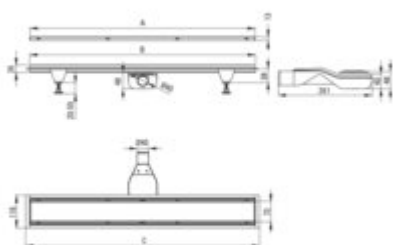

Linear drain, floor

Product code: KOS_008D
EAN: 5907650879268
Color: brushed steel
Warranty [years]: 10

| Model | A (mm) | B (mm) | C (mm) |
|----------|--------|--------|--------|
| KOS-008D | 600 | 600 | 600 |
| KOS-007D | 600 | 700 | 700 |
| KOS-009D | 700 | 600 | 600 |
| KOS-006D | 600 | 600 | 600 |
| KOS-010D | 600 | 1000 | 1000 |

| | |
|-----------------------------|-----------------|
| Finish | brushed steel |
| Length [mm] | 800 |
| Material | stainless steel |
| Siphon flow [l/min] | 36 |
| Siphon 360 degrees | yes |
| Siphon included | yes |
| Siphon cleaned from the top | yes |
| Connection diameter [mm] | 50 |
| adjustable feet included | yes |
| Reversible drain | yes |
| Waterproofing mat | yes |

Features:

- The drain is made of high quality stainless steel
- The set includes feet for easy leveling and a hook for removing the grate
- Easy to clean siphon
- Only the best materials, the quality of which has been confirmed by laboratory tests
- Hygienic certificate of the National Institute of Hygiene confirming the product's compliance
- Dedicated cleaning agent, safe for cleaned surfaces
- Possibility to choose installation method
- Insert wet/dry - effective barrier against sewage odors